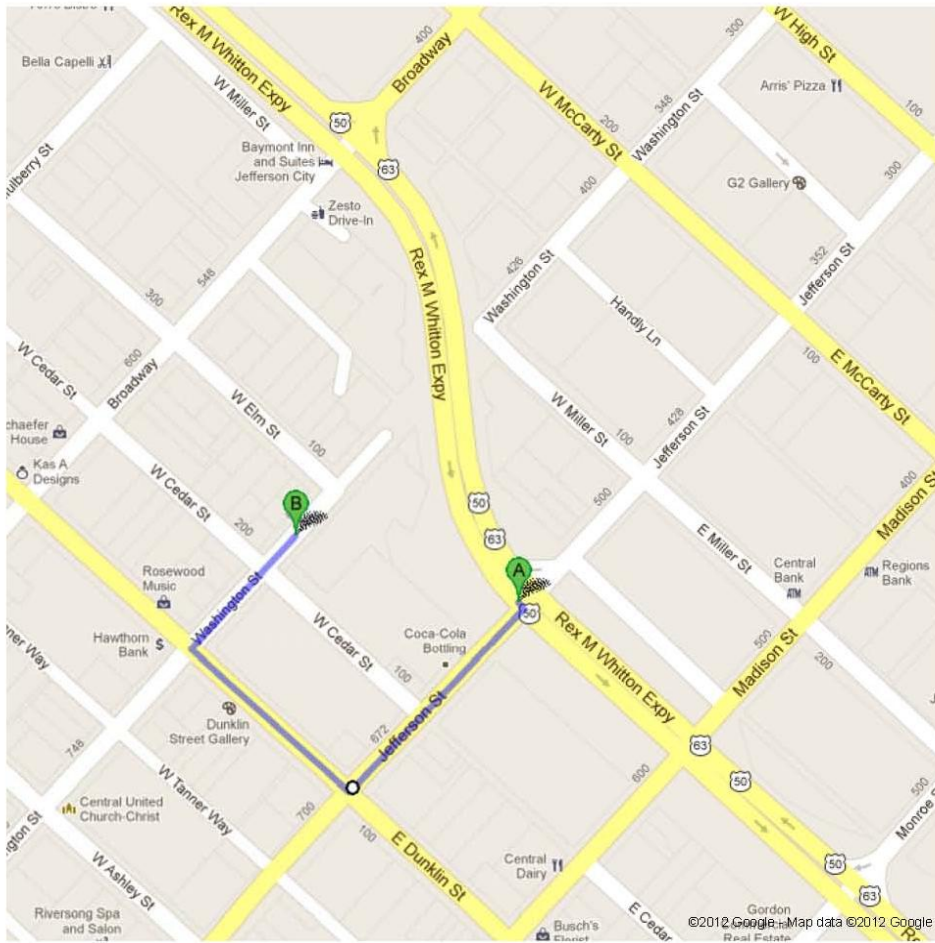

Directions to 605 Washington St, Jefferson City, MO 65101  
0.3 mi – about 1 min

Rex M Whitton Expy

1. Head **southeast** on **Rex M Whitton Expy** toward **Jefferson St**

go 20 ft  
total 20 ft

2. Take the 1st right onto **Jefferson St**

go 0.1 mi  
total 0.1 mi

3. Take the 2nd right onto **WDunklin St**

go 489 ft  
total 0.2 mi

4. Take the 1st right onto **Washington St**  
Destination will be on the right

go 354 ft  
total 0.3 mi

605 Washington St, Jefferson City, MO 65101

These directions are for planning purposes only. You may find that construction projects, traffic, weather, or other events may cause conditions to differ from the map results, and you should plan your route accordingly. You must obey all signs or notices regarding your route.